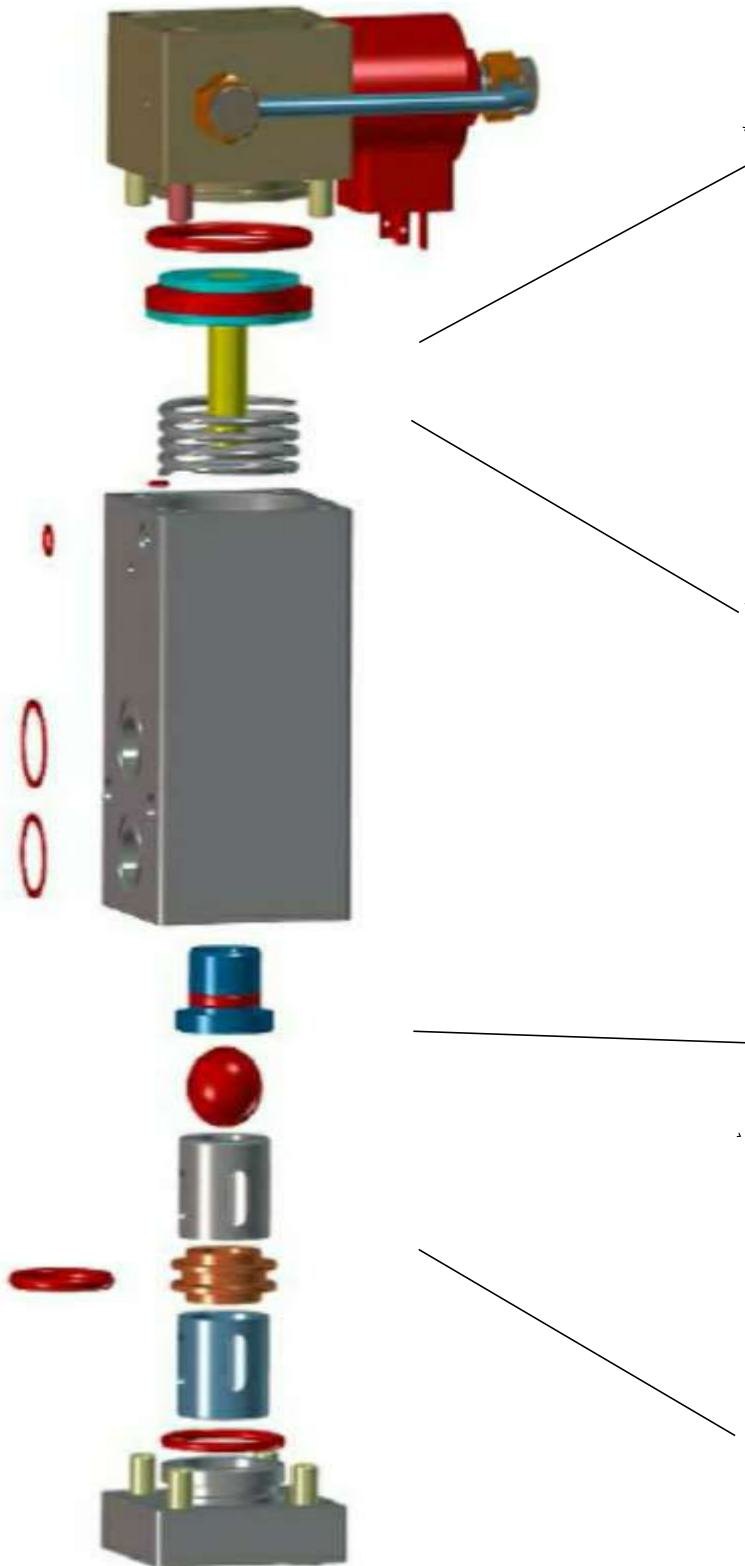

105266, 10282001

99000413939/A

9900051535